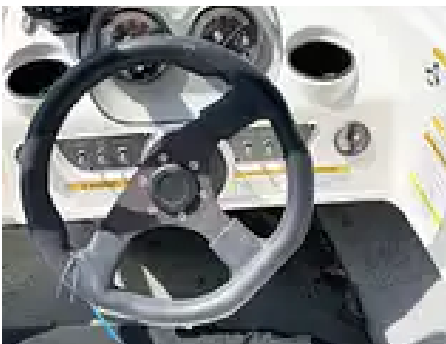

Pop Sells
5717 Bessie Drive
Sarasota, Florida 34233

Contact Jim Kerpan
(850) 325-0639
jimk@popsells.com

2014 Bayliner 175 BR

Stock # 451381

Scan the QR code or click the link in the footer to view more photos.

This information was provided to Pop Sells, LLC by the Seller and is believed to be accurate at the time of publication. We recommend an inspection by a qualified professional to ascertain the overall condition and function of structure and mechanical components.

Information generated on Nov 28, 2025 12:17 PM
Please view this listing online for up-to-date information:
<https://www.popsells.com/view/451381>