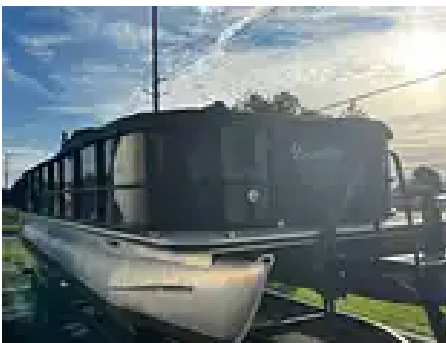

Pop Sells
5717 Bessie Drive
Sarasota, Florida 34233

Contact Dan Glass
(503) 550-2320
dang@popsells.com

2019 Bentley 240 Cruise SE

Stock # 433435

Scan the QR code or click the link in the footer to view more photos.

This information was provided to Pop Sells, LLC by the Seller and is believed to be accurate at the time of publication. We recommend an inspection by a qualified professional to ascertain the overall condition and function of structure and mechanical components.

Information generated on Jan 21, 2025 11:03 AM
Please view this listing online for up-to-date information:
<https://www.popsells.com/view/433435>