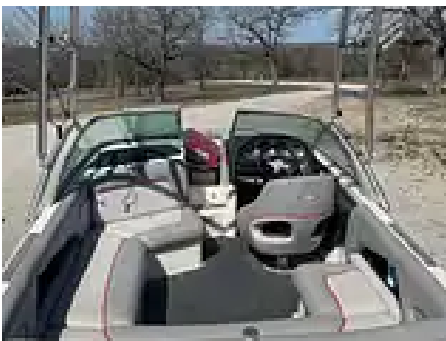

Pop Sells
8121 Vicela Drive
Sarasota, Florida 34240

Contact Steve Sotelo
(903) 818-3104
steveso@popsells.com

2005 Centurion Lightning Storm C4

Stock # 430145

Scan the QR code or click the link in the footer to view more photos.

This information was provided to Pop Sells, LLC by the Seller and is believed to be accurate at the time of publication. We recommend an inspection by a qualified professional to ascertain the overall condition and function of structure and mechanical components.

Information generated on Mar 29, 2026 9:10 PM
Please view this listing online for up-to-date information:
<https://www.popsells.com/view/430145>