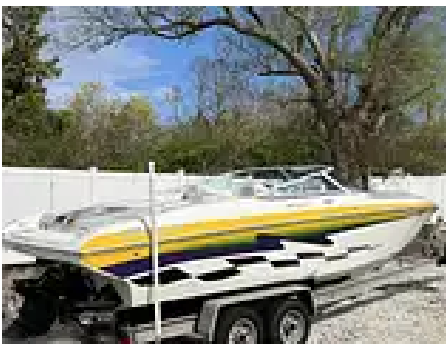

Pop Sells

5717 Bessie Drive
Sarasota, Florida 34233

Contact Ken Winokur
(339) 364-5812
kenw@popsells.com

2001 Powerquest Silencer 280

Stock # 427138

Scan the QR code or click the link in the footer to view more photos.

This information was provided to Pop Sells, LLC by the Seller and is believed to be accurate at the time of publication. We recommend an inspection by a qualified professional to ascertain the overall condition and function of structure and mechanical components.

Information generated on Nov 21, 2024 3:23 AM
Please view this listing online for up-to-date information:
<https://www.popsells.com/view/427138>