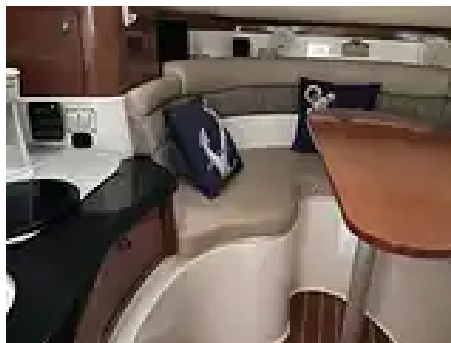

Pop Sells

5717 Bessie Drive
Sarasota, Florida 34233

Contact Steve & Kristi Clabaugh
(361) 230-2773
stevencl@popsells.com

2006 Century 3200WA

Stock # 416084

Scan the QR code or click the link in the footer to view more photos.

This information was provided to Pop Sells, LLC by the Seller and is believed to be accurate at the time of publication. We recommend an inspection by a qualified professional to ascertain the overall condition and function of structure and mechanical components.

Information generated on Sep 26, 2025 9:39 PM
Please view this listing online for up-to-date information:
<https://www.popsells.com/view/416084>