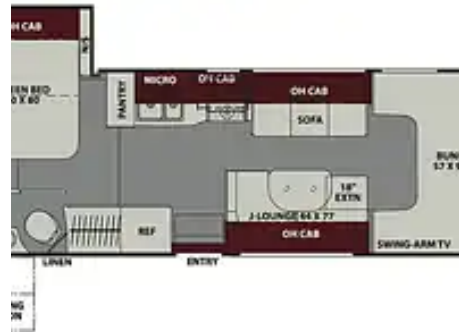

Pop Sells
5717 Bessie Drive
Sarasota, Florida 34233

Contact Dave Orr
(619) 786-0377
dave@popsells.com

2019 Leprechaun 260RS

Stock # 361901

Scan the QR code or click the link in the footer to view more photos.

This information was provided to Pop Sells, LLC by the Seller and is believed to be accurate at the time of publication. We recommend an inspection by a qualified professional to ascertain the overall condition and function of structure and mechanical components.

Information generated on Oct 3, 2025 2:38 AM
Please view this listing online for up-to-date information:
<https://www.popsells.com/view/361901>