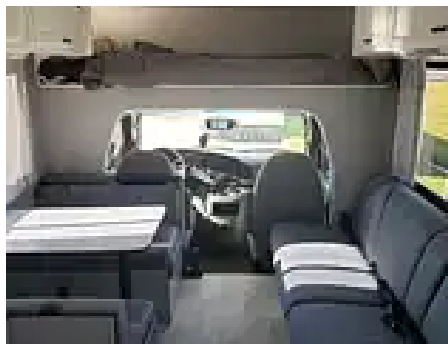

Pop Sells
5717 Bessie Drive
Sarasota, Florida 34233

Pop   **Contact Pop**
—   (888) 761-7011

2007 Majestic 28A

Stock # 354439

Scan the QR code or click the link in the footer to view more photos.

This information was provided to Pop Sells, LLC by the Seller and is believed to be accurate at the time of publication. We recommend an inspection by a qualified professional to ascertain the overall condition and function of structure and mechanical components.

Information generated on Jan 13, 2024 9:27 AM
Please view this listing online for up-to-date information:
<https://www.popsells.com/view/354439>