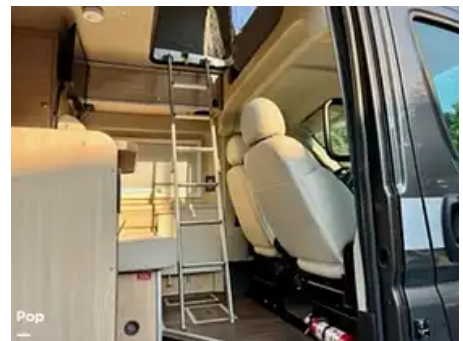

Pop Sells
5717 Bessie Drive
Sarasota, Florida 34233

Contact Steve Kerr
(714) 794-0808
stevek@popsells.com

2019 Aktiv (by Hymer) 2.0 Loft Edition

Stock # 346002

Scan the QR code or click the link in the footer to view more photos.

This information was provided to Pop Sells, LLC by the Seller and is believed to be accurate at the time of publication. We recommend an inspection by a qualified professional to ascertain the overall condition and function of structure and mechanical components.

Information generated on Jan 16, 2024 5:22 AM
Please view this listing online for up-to-date information:
<https://www.popsells.com/view/346002>