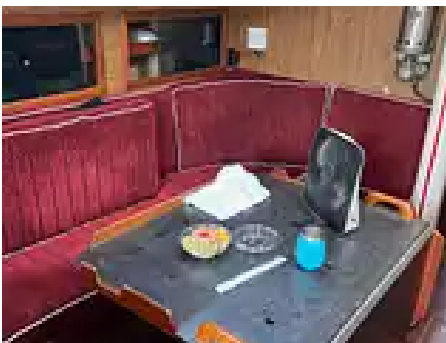

Pop

Pop Sells

8121 Vicela Drive
Sarasota, Florida 34240

Contact Jeff McGovern
(401) 837-9022
jeff@popsells.com

1979 CSY 33

Stock # 326032

Scan the QR code or click the link in the footer to view more photos.

This information was provided to Pop Sells, LLC by the Seller and is believed to be accurate at the time of publication. We recommend an inspection by a qualified professional to ascertain the overall condition and function of structure and mechanical components.

Information generated on Mar 31, 2026 10:44 AM
Please view this listing online for up-to-date information:
<https://www.popsells.com/view/326032>